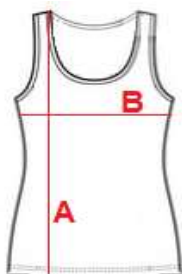

0393

Ladies' singlet

cm	S	M	L	XL	XXL
A	60	62	65	67	67
B	33	36	38	39	40

Orientation sizes of the product.